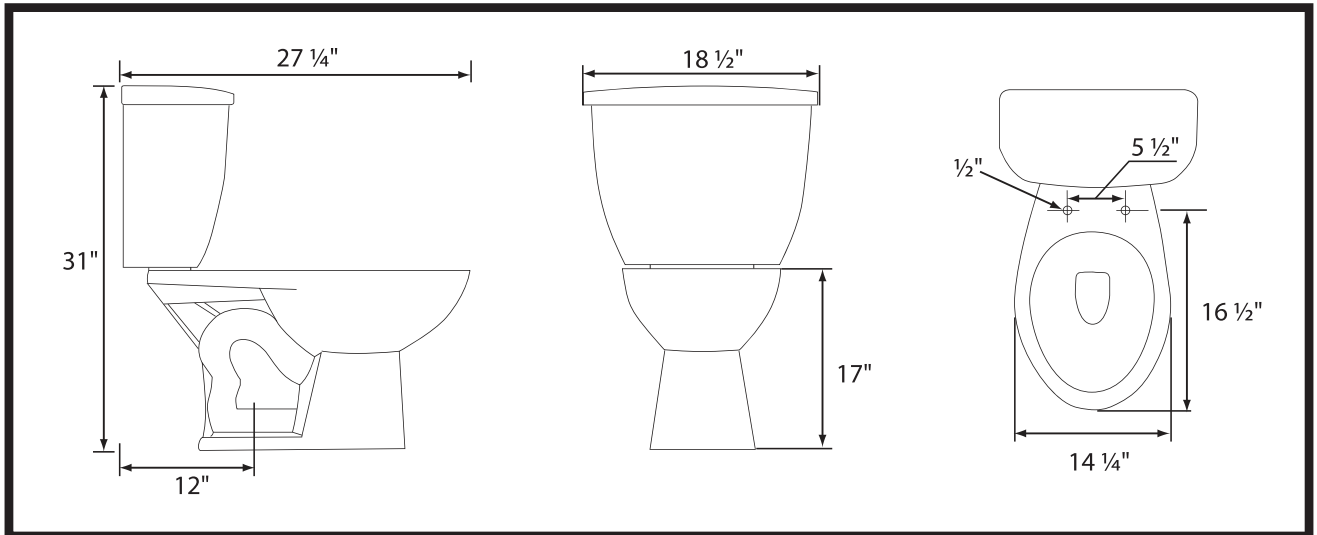

1000 SERIES OF ALL IN ONE TOILETS

Everything You Need
In One Box

AIO1000RW Round

MODEL #
AIO1000RW

UPC CODE
721015348870

CU. FT.
7.38

(U)WT.
106.00 LBS

- ✓ Round 2 pc toilet
- ✓ White Bowl and tank
- ✓ Includes a white wood seat with MICROBAN® antimicrobial protection.
- ✓ Solid brass floor and tank bolts
- ✓ Wax ring and bolt caps

Flushes a total of **1000 Grams** of solid waste

17" bowl rim height • ADA compliant

XL footprint covers floor imperfections

Includes a white wood seat with MICROBAN® antimicrobial product protection

MICROBAN® antimicrobial product protection helps prevent the growth of stain and odor causing bacteria, so the toilet seat stays cleaner longer