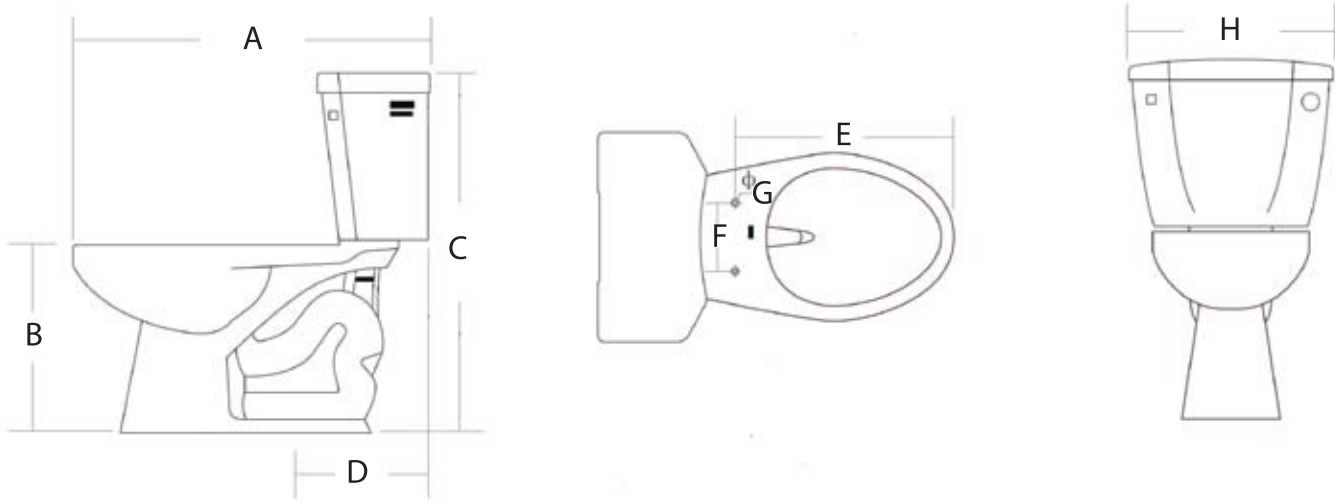

High Efficiency Two Piece Toilet with Round Bowl

Model # TL-7600HC-HET-RW
T-7600HC-HET-W (tank) / LL-7600HC-HET-RW (bowl)

A	27.8"	706mm
B	17.10"	434mm
C	31.11"	790mm
D	12.0"	305mm
E	17.0"	432mm
F	5.5"	140mm
G	0.625"	16mm
H	17.125"	435mm
Toilet Weight: 76.7 lbs; 34.78 kgs.