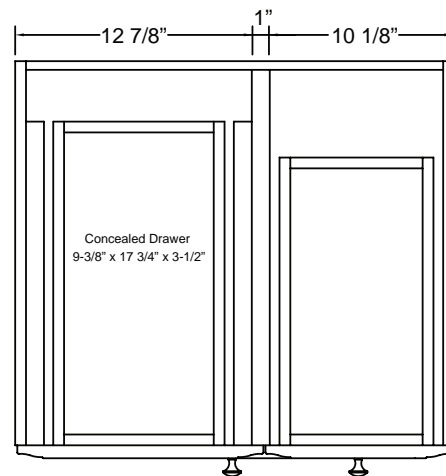

www.foremostgroups.com

24" Vanity  
DEW-2421D

www.foremostgroups.com

30" Vanity  
DEW-3021D

www.foremostgroups.com

36" Vanity  
DEW-3621D

www.foremostgroups.com

48" Vanity  
 DEW-4821D