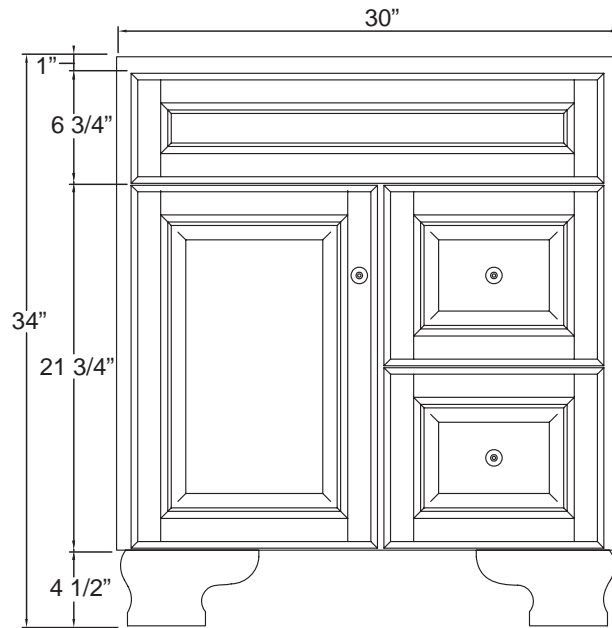

www.foremostgroups.com

24" Vanity
 HANA-2421D

www.foremostgroups.com

30" Vanity
HANA-3021D

www.foremostgroups.com

36" Vanity
HANA-3621D

www.foremostgroups.com

48" Vanity
 HANA-4821D