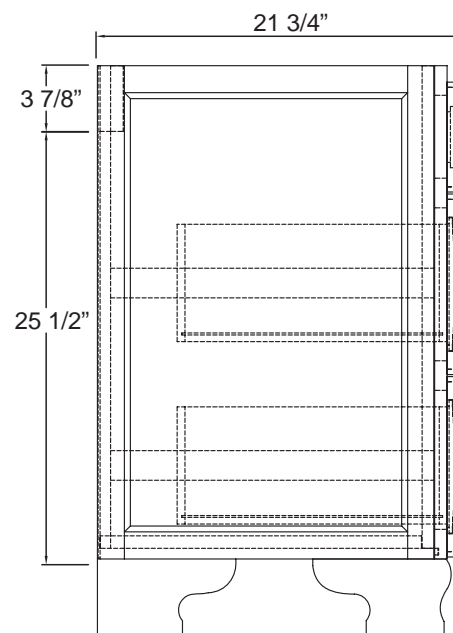

www.foremostgroups.com

24" Vanity
 HANA-2421D

www.foremostgroups.com

30" Vanity
HANA-3021D

www.foremostgroups.com

36" Vanity
HANA-3621D

www.foremostgroups.com

48" Vanity
 HANA-4821D

www.foremostgroups.com

60" Vanity
 HANA-6021D