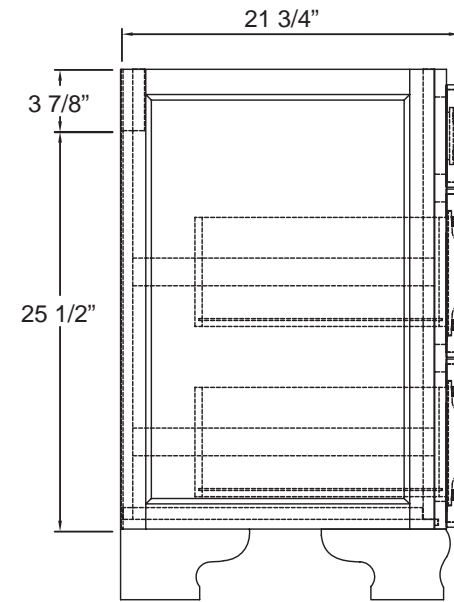

www.foremostgroups.com

24" Vanity
 HANA-2421D

www.foremostgroups.com

30" Vanity
HANA-3021D

www.foremostgroups.com

36" Vanity
HANA-3621D

www.foremostgroups.com

48" Vanity
 HANA-4821D

www.foremostgroups.com

60" Vanity
 HANA-6021D