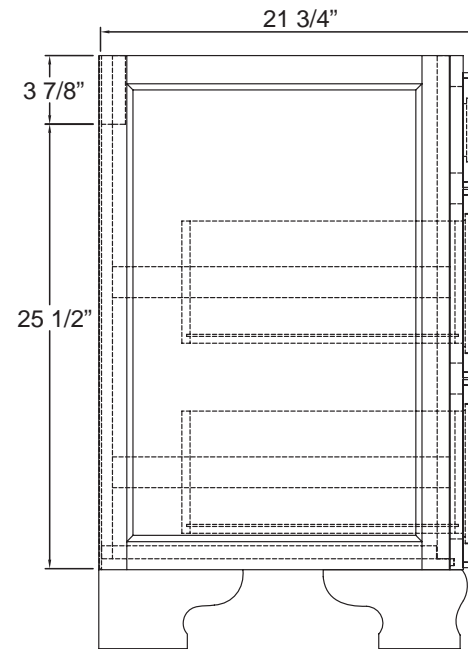

www.foremostgroups.com

24" Vanity
 HANA-2421D

www.foremostgroups.com

30" Vanity
HANA-3021D

www.foremostgroups.com

36" Vanity
HANA-3621D

www.foremostgroups.com

48" Vanity
 HANA-4821D

www.foremostgroups.com

60" Vanity
 HANA-6021D