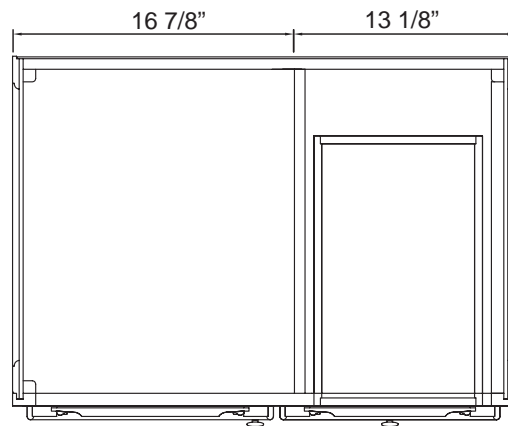

www.foremostgroups.com

24" Vanity
 HANA-2421D

www.foremostgroups.com

30" Vanity
HANA-3021D

www.foremostgroups.com

36" Vanity
HANA-3621D

www.foremostgroups.com

48" Vanity
 HANA-4821D