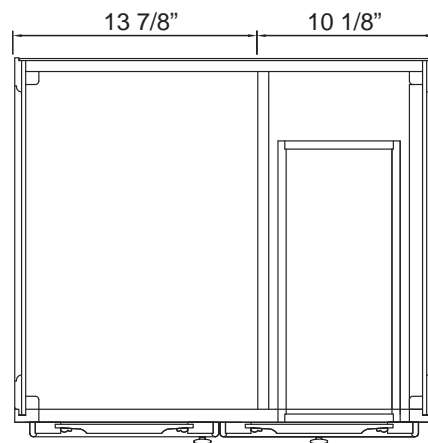

www.foremostgroups.com

24" Vanity
 HANA-2421D

www.foremostgroups.com

30" Vanity
HANA-3021D

www.foremostgroups.com

36" Vanity
HANA-3621D

www.foremostgroups.com

48" Vanity
 HANA-4821D