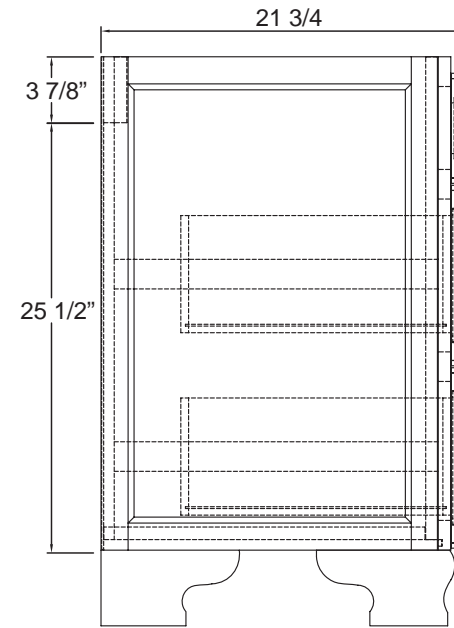

www.foremostgroups.com

24" Vanity
 HANA-2421D

www.foremostgroups.com

30" Vanity
HANA-3021D

www.foremostgroups.com

36" Vanity
HANA-3621D

www.foremostgroups.com

48" Vanity
 HANA-4821D

www.foremostgroups.com

60" Vanity
 HANA-6021D