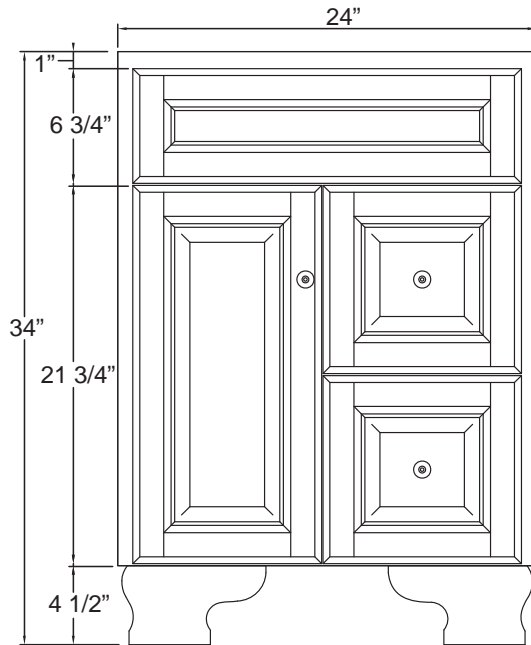

www.foremostgroups.com

24" Vanity
 HANA-2421D

www.foremostgroups.com

30" Vanity
HANA-3021D

www.foremostgroups.com

36" Vanity
HANA-3621D

www.foremostgroups.com

48" Vanity
 HANA-4821D