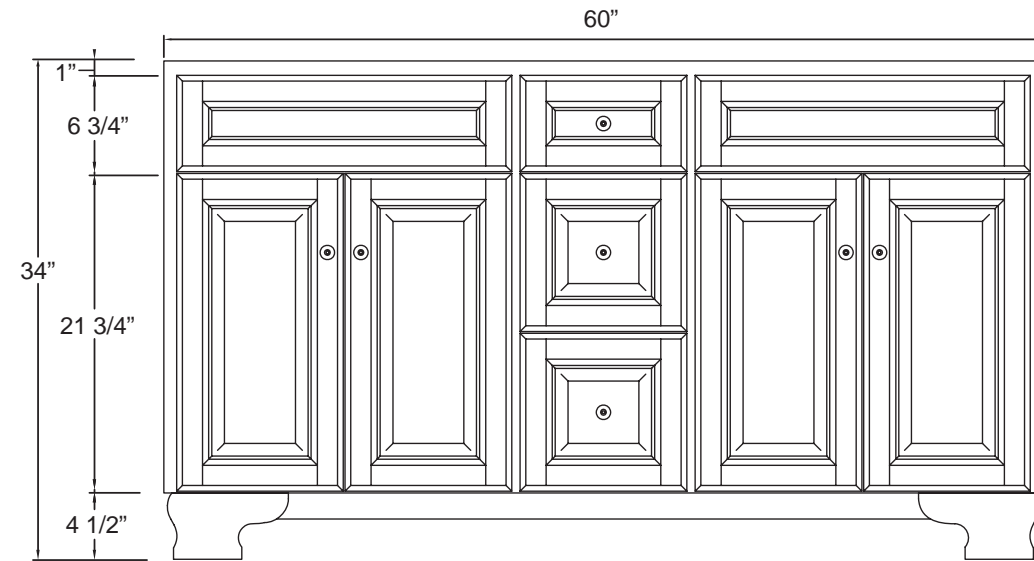

www.foremostgroups.com

60" Vanity
HANA-6021D