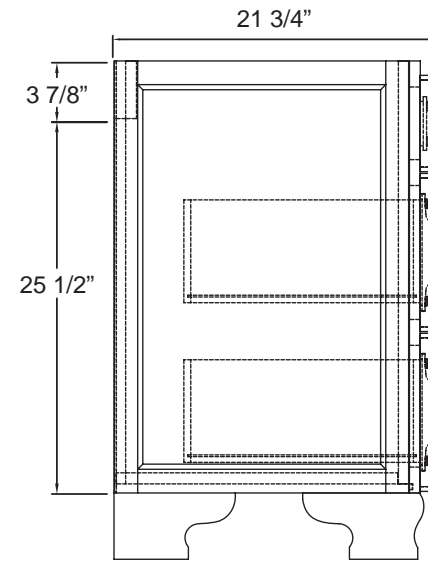

www.foremostgroups.com

60" Vanity
HANA-6021D