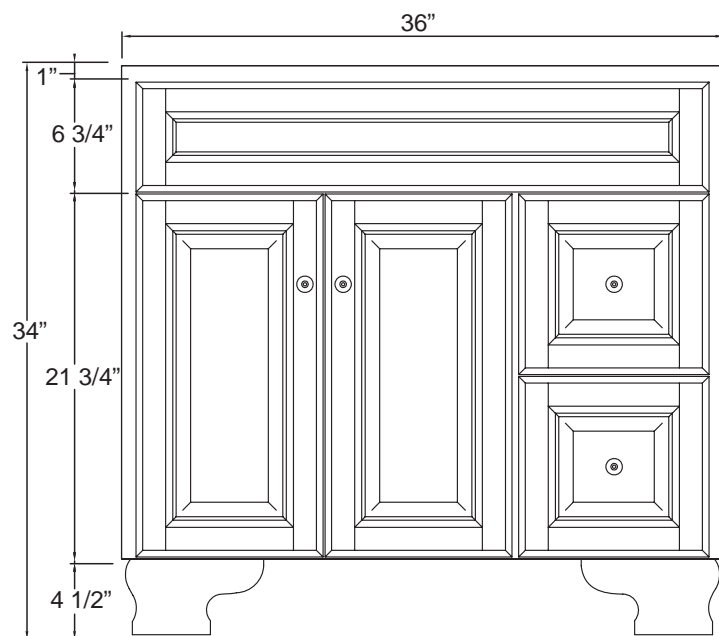

www.foremostgroups.com

24" Vanity
 HANA-2421D

www.foremostgroups.com

30" Vanity
HANA-3021D

www.foremostgroups.com

36" Vanity
HANA-3621D

www.foremostgroups.com

48" Vanity
 HANA-4821D