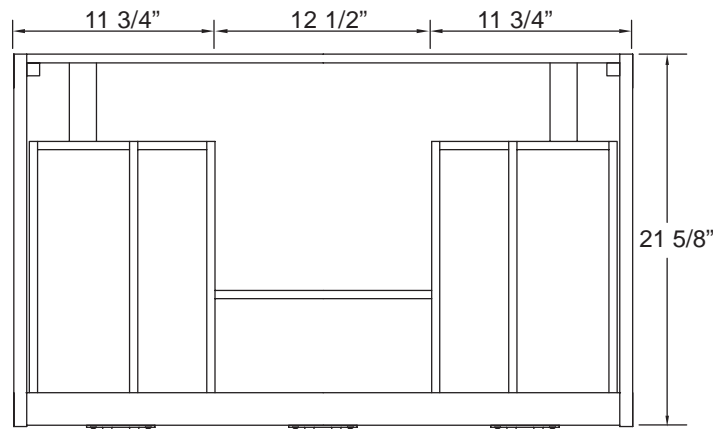

www.foremostgroups.com

30" Vanity
 YOO-3021D

www.foremostgroups.com

36" Vanity
 YOO-3621D

www.foremostgroups.com

48" Vanity
YOO-4821D