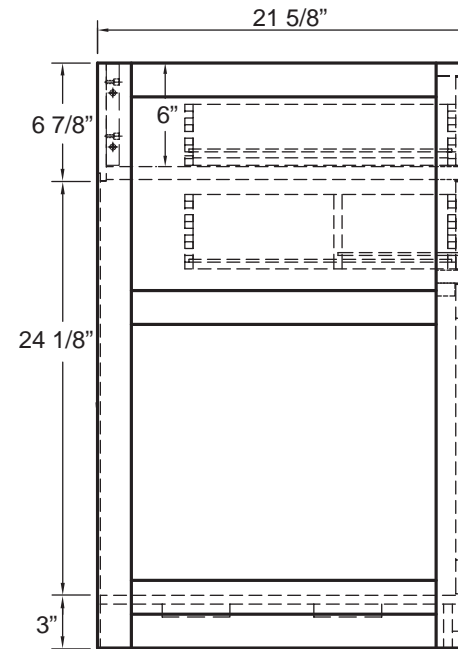

www.foremostgroups.com

30" Vanity
 YOO-3021D

www.foremostgroups.com

36" Vanity
 YOO-3621D

www.foremostgroups.com

48" Vanity
YOO-4821D