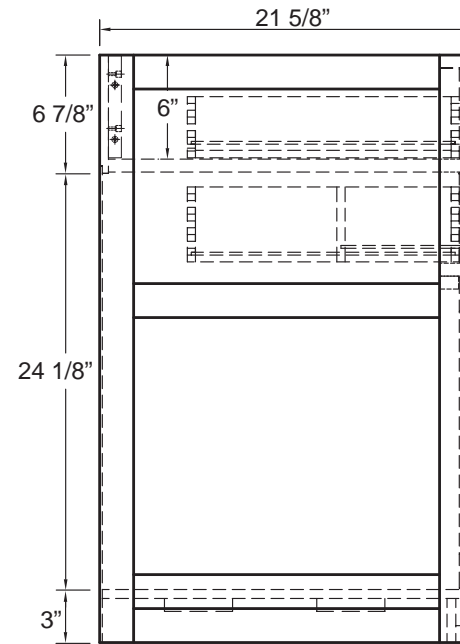

www.foremostgroups.com

30" Vanity
 YOO-3021D

www.foremostgroups.com

36" Vanity
 YOO-3621D

www.foremostgroups.com

48" Vanity
YOO-4821D