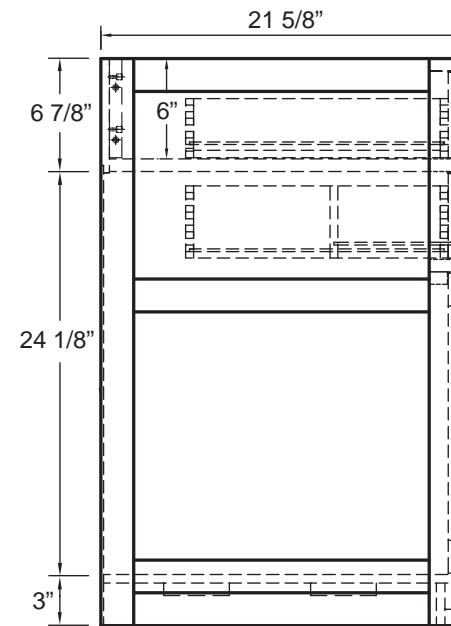

www.foremostgroups.com

30" Vanity
 YOO-3021D

www.foremostgroups.com

36" Vanity
 YOO-3621D

www.foremostgroups.com

48" Vanity
YOO-4821D